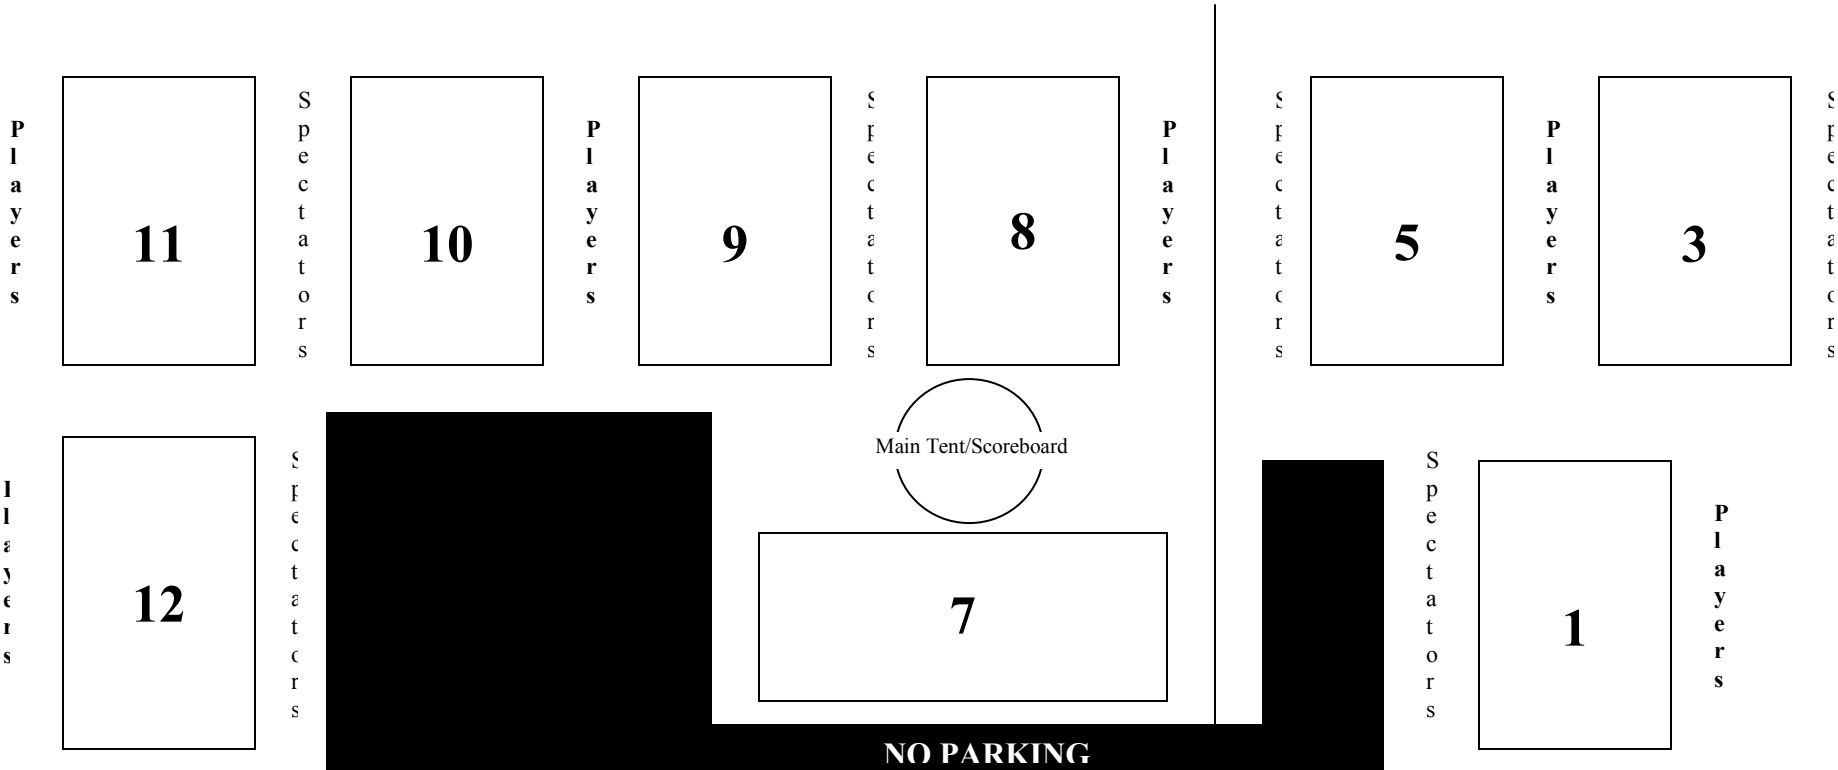

# SOKTOBERFEST ADULT SOCCER FESTIVAL TORCIA OLIVER SOCCERPLEX FIELD MAP

**Complex Rules:**

1. NO PETS
2. NO GLASS BOTTLES
3. For safety of all participants and spectators please adhere to the following diagram for spectator/player assignments during the event.