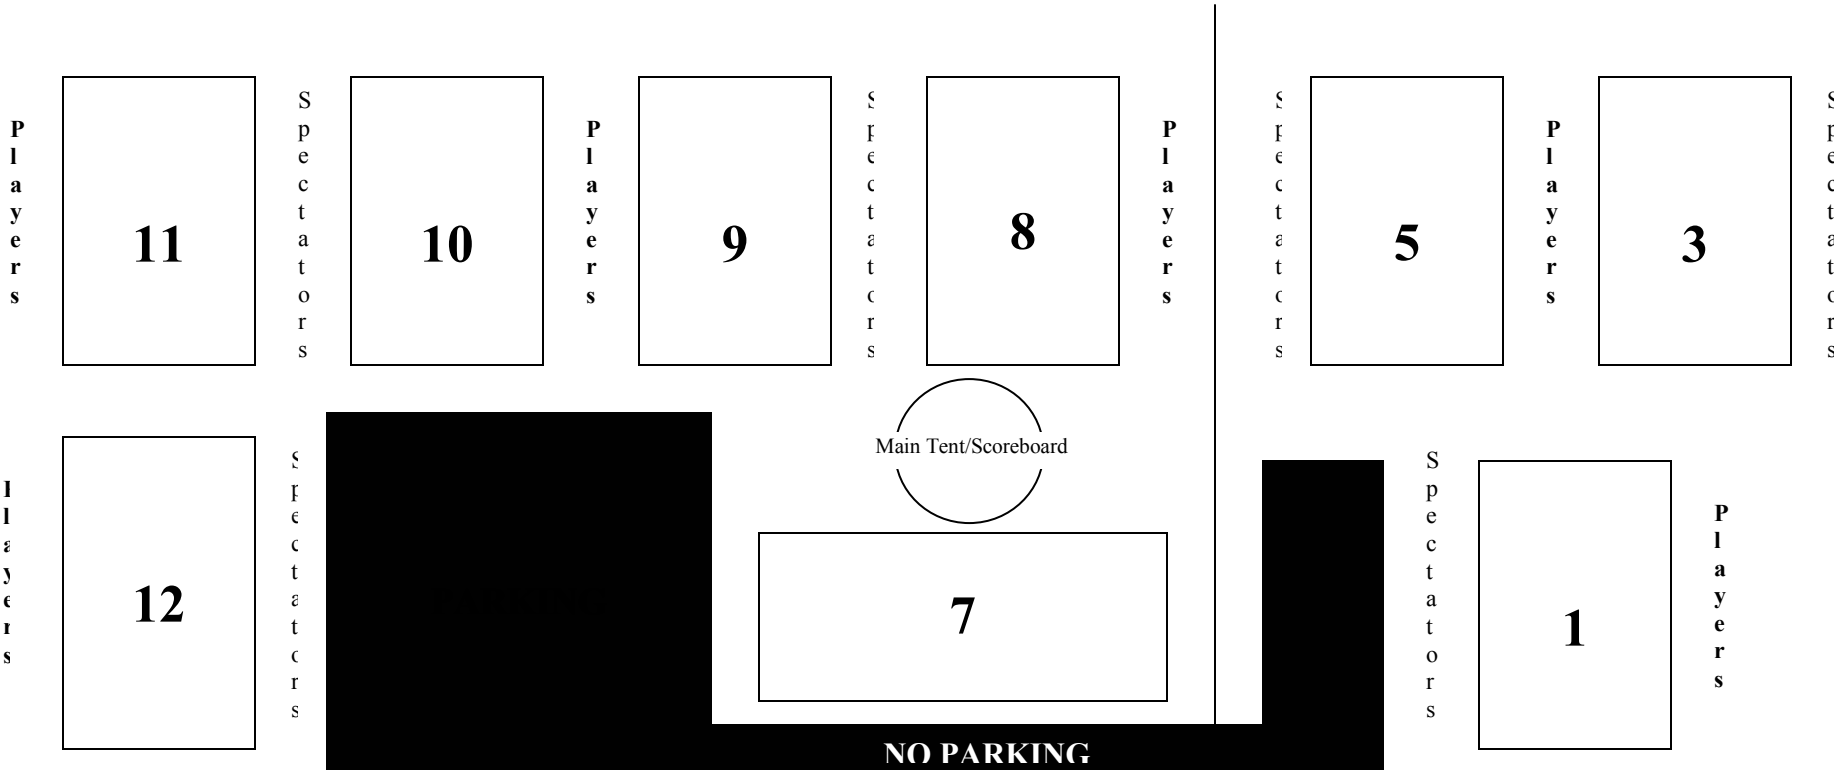

SOKTOBERFEST ADULT SOCCER FESTIVAL TORCIA OLIVER SOCCERPLEX FIELD MAP

Complex Rules:

- 1. NO PETS
- 2. NO GLASS BOTTLES
- 3. For safety of all participants and spectators please adhere to the following diagram for spectator/player assignments during the event.